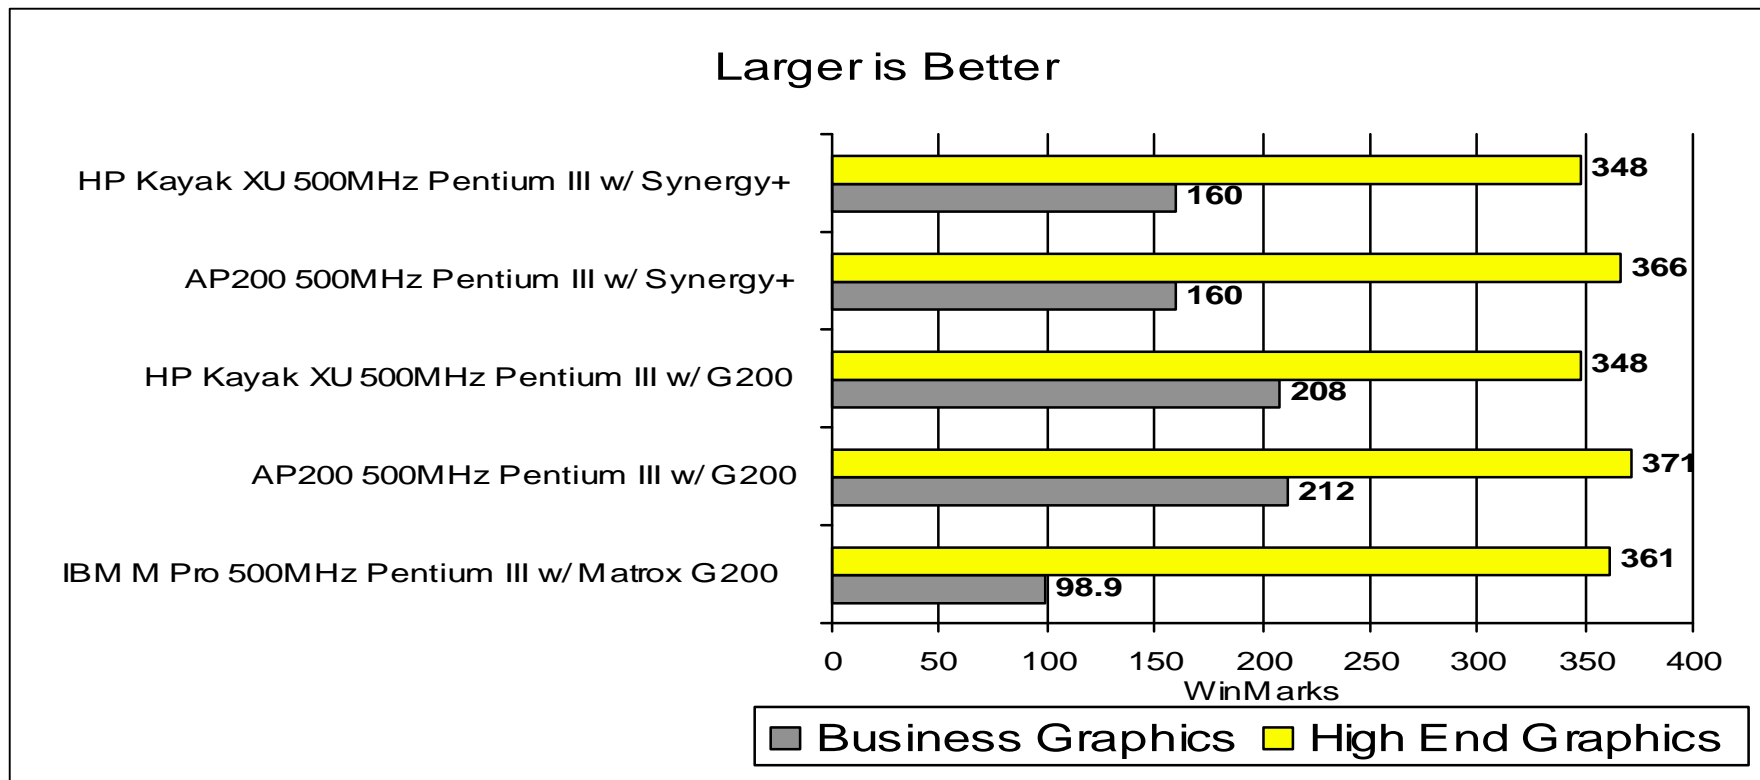

# Ziff-Davis WinBench99: Graphics

Compaq results for AP200/500MHz ,128MB, 4.3GB 7,200rpm HDD, WinBench99

IBM configuration details unavailable

HP with 500MHz, 128MB, 9.1GB 10K SCSI HDD, WinBench99

Compaq testing by Compaq Solutions & Segment Engineering Benchmarking Group 2/99