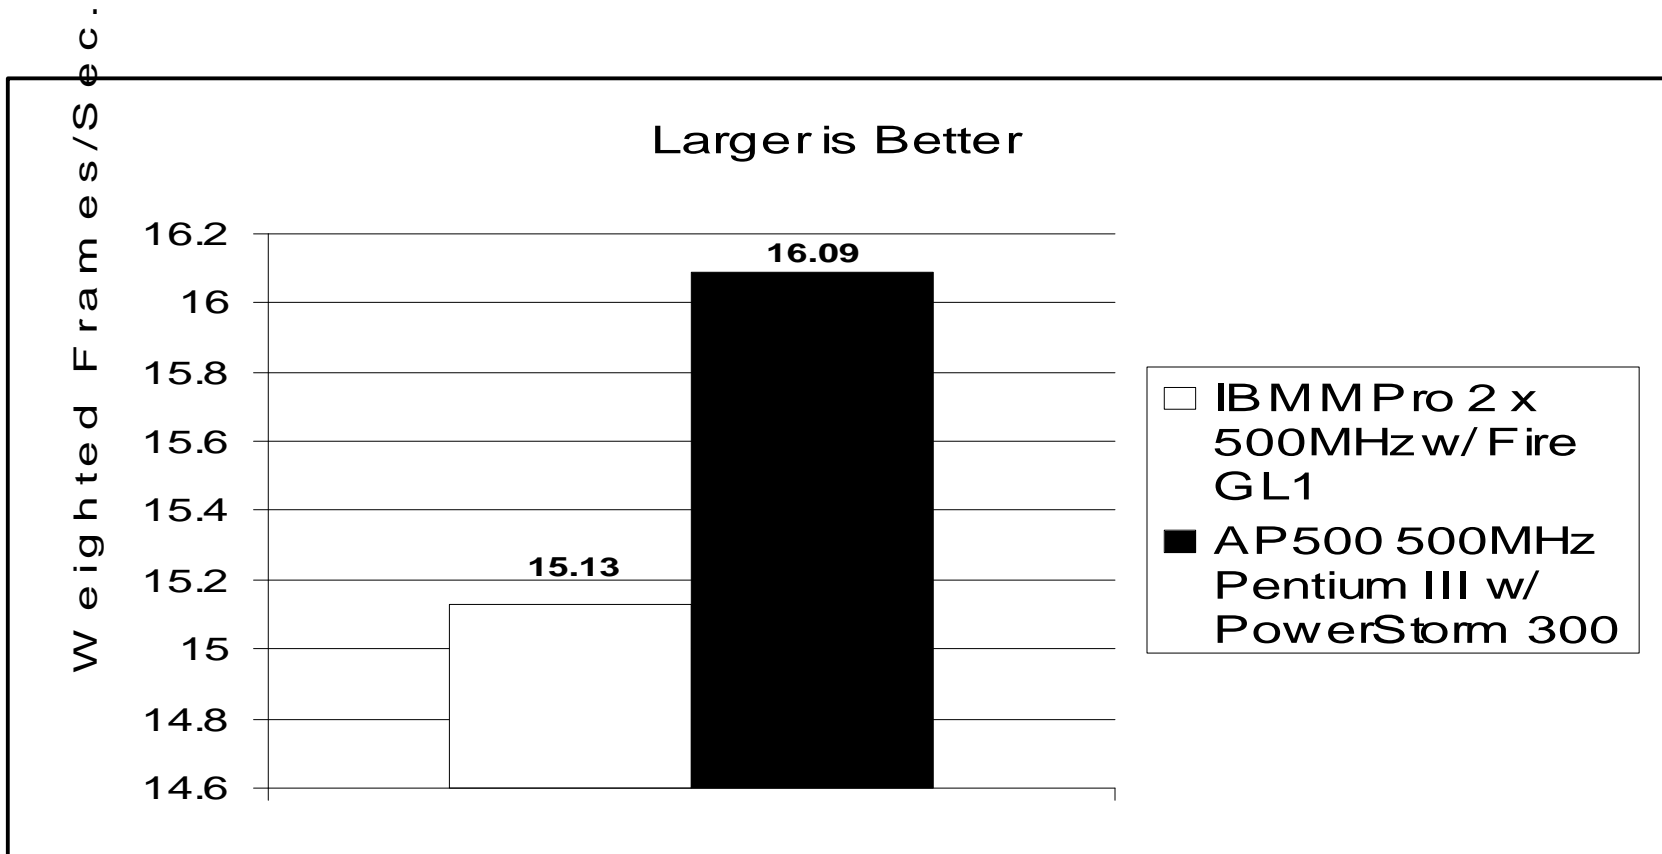

Viewperf DX-04

Compaq results with 128MB RAM, and 1280 x 1024 resolution.

All results at 24-bit color

Compaq testing by Compaq Solutions & Segment Engineering Benchmarking Group 2/99

IBM results at: <http://www.pc.ibm.com/us/products/intellistation/mprotour/intperform.html>