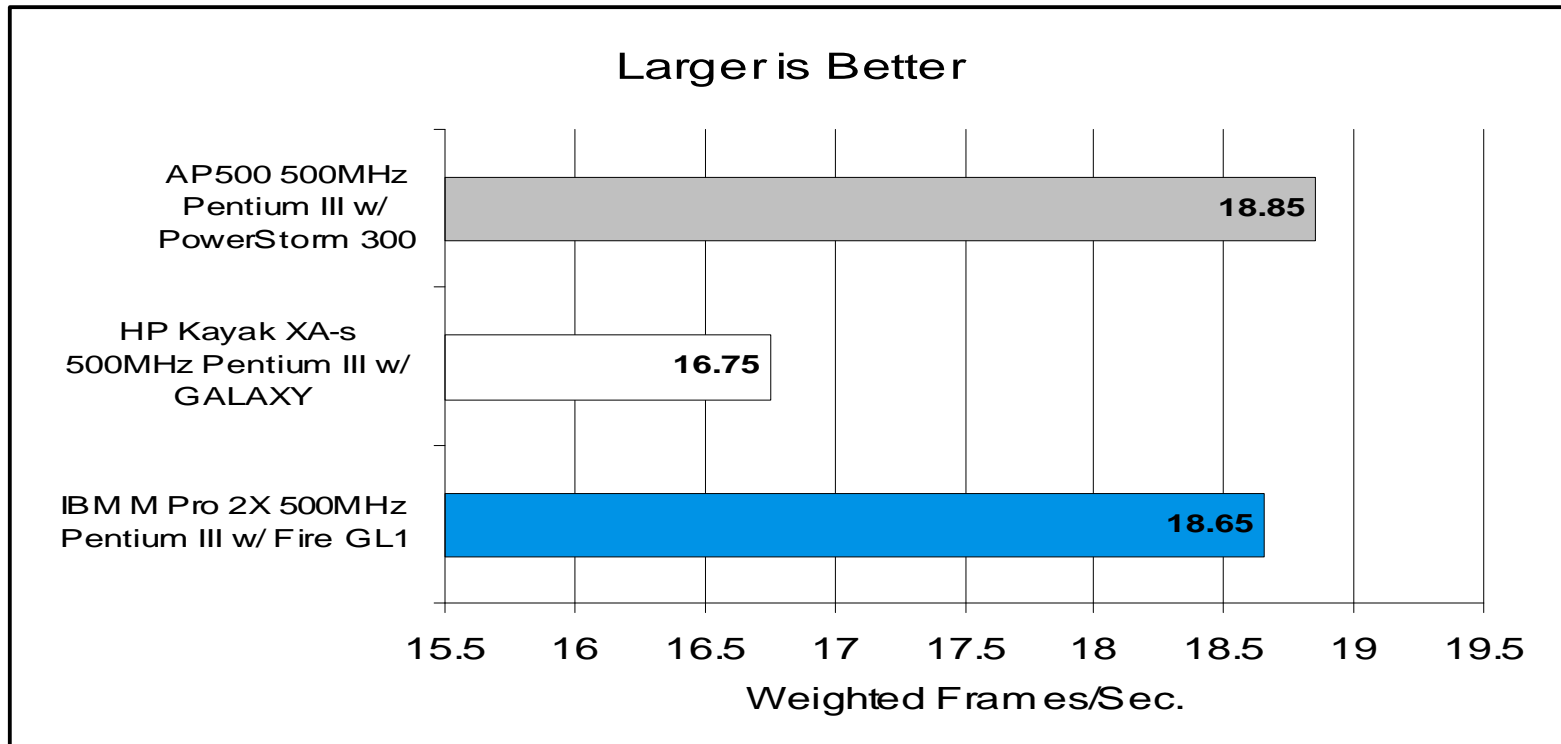

Viewperf: AWadv-s-02

Compaq, HP and IBM results with 128MB RAM, and 1280 x 1024 resolution.

IBM results at 32-bit color, all others at 24-bit color

Compaq testing by Compaq Solutions & Segment Engineering Benchmarking Group 2/99