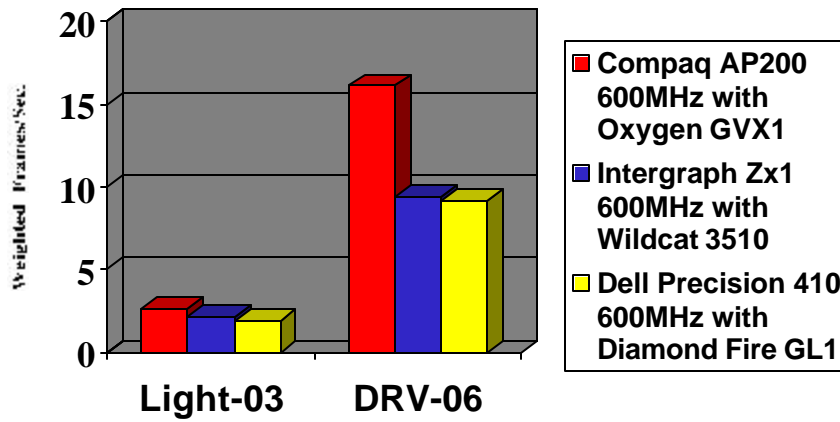

Mid 3D controller performance data:

Larger is Better

All information published at:

<http://www.spec.org/gpc/opc.data/drv-perf.html>

<http://www.spec.org/gpc/opc.data/light-perf.html>