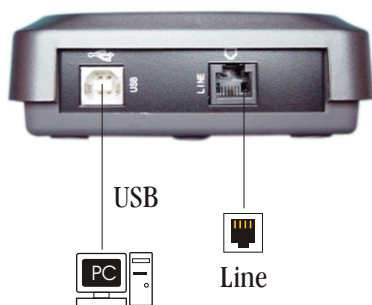

ADSL

DSL306U

ADSL USB Modem

Aztech **DSL306U** ADSL USB Modem combines an "always on" high speed Asymmetric Digital Subscriber Line (ADSL) connection to the existing telephone line and a Universal Serial Bus (USB) connection to a host PC targeted for residential users.

Aztech DSL306U modem USB port allows simple and instant configuration free to the PC's USB port. Drivers installation is Web Based Interface, making the process hassle-free and user-friendly.

Residential Use