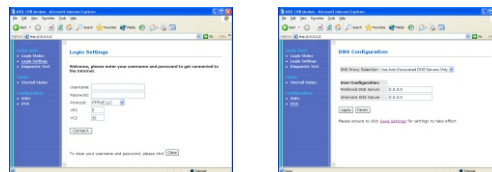

Web Based Configuration

Specs is subjected to change without prior notice.

www.aztech.com

Head Office : AZTECH SYSTEMS LTD., 31 Ubi Road 1, Aztech Building, S408694.
Tel: (65) 6741-7211, Fax: (65) 6749-1198.

USA Office : AZTECH LABS, INC. 43264 Christy Street, Fremont, California, CA94538, USA.
Tel: (1) (510) 683-9800, Fax: (1) (510) 683-9803.

Germany Office : AZTECH SYSTEMS GmbH, Kreuzberger Ring 21, 65205 Wiesbaden, Germany.
Tel: (49) (0) 611 9748-450, Fax: (49) (0) 611 9748-455.

Hong Kong Office : AZTECH SYSTEMS (H.K) Ltd, Rooms 2-10, 3rd Floor, No.1 Science Park East Avenue, Hong Kong Science Park, Pat Shek Kok, Shatin, New Territories, Hong Kong.
Tel: (852) 2757-1177, Fax: (852) 2753-0578.

Malaysia Office : AZ-TECHNOLOGY SDN BHD, 508 2nd Floor, Jalan SS 25/2, 47301, Petaling Jaya, Selangor, Malaysia.
Tel: (02) (03) 7804-8450, Fax: (02) (03) 7804-8457.

Aztech

TOTAL POWER PERFORMANCE