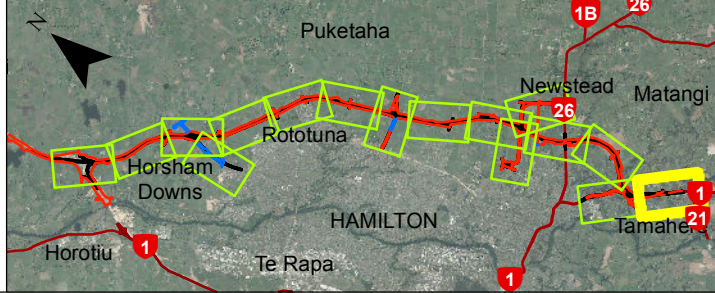

OPUS
 Hamilton Office
 Opus House
 Princes Street
 Hamilton 3204
 Tel (07) 838 9344
 Date: 14/04/2016

Waikato Expressway Hamilton Section (Map 16 of 16)

Legend	
	Designation Boundary (Lodged or Confirmed)
	Hamilton Section Expressway Alignment
	State Highway
	Local Road
	Bridges

0 50 100 150m
 1:5,000 @A3

Prepared by Opus International Consultants Ltd.
 © Hamilton City Council 2015 0.1m Aerial Imagery
 © Waikato Regional Aerial Photography Service (WRAPS) 2012. The Aerial Photography - WRAPS 2012 0.5m imagery is made available under the Creative Commons Attribution 3.0 New Zealand License (CC BY 3.0 NZ).