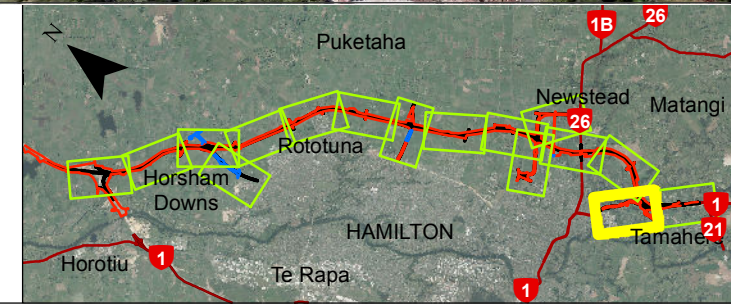

OPUS
 Hamilton Office
 Opus House
 Princes Street
 Hamilton 3204
 Tel (07) 838 9344
 Date: 14/04/2016

Waikato Expressway Hamilton Section (Map 15 of 16)

Legend	
	Designation Boundary (Lodged or Confirmed)
	Hamilton Section Expressway Alignment
	State Highway
	Local Road
	Bridges
	Ponds and Wetlands

0 50 100 150 m
 1:5,000 @A3

Prepared by Opus International Consultants Ltd.
 © Hamilton City Council 2015 0.1m Aerial Imagery
 © Waikato Regional Aerial Photography Service (WRAPS) 2012. The Aerial Photography - WRAPS 2012 0.5m imagery is made available under the Creative Commons Attribution 3.0 New Zealand License (CC BY 3.0 NZ).