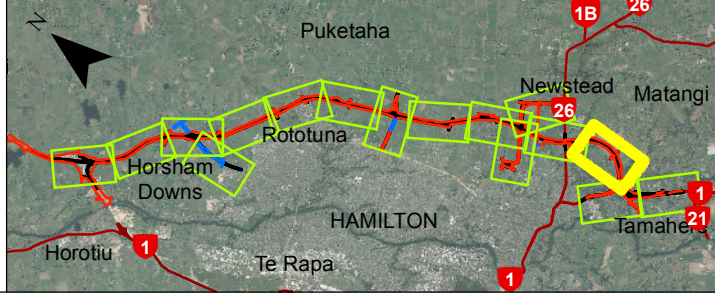

OPUS
 Hamilton Office
 Opus House
 Princes Street
 Hamilton 3204
 Tel (07) 838 9344
 Date: 14/04/2016

Waikato Expressway Hamilton Section (Map 14 of 16)

Legend	
	Designation Boundary (Lodged or Confirmed)
	Hamilton Section Expressway Alignment
	Bridges
	Ponds and Wetlands
	Local Road

0 50 100 150m
 1:5,000 @A3

Prepared by Opus International Consultants Ltd.
 © Hamilton City Council 2015 0.1m Aerial Imagery
 © Waikato Regional Aerial Photography Service (WRAPS) 2012. The Aerial Photography - WRAPS 2012 0.5m imagery is made available under the Creative Commons Attribution 3.0 New Zealand License (CC BY 3.0 NZ).