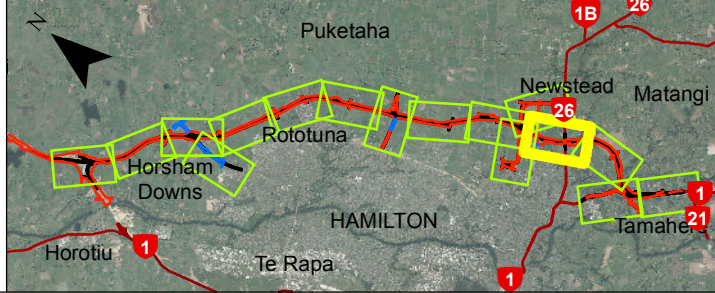

OPUS
 Hamilton Office
 Opus House
 Princes Street
 Hamilton 3204
 Tel (07) 838 9344
 Date: 14/04/2016

Waikato Expressway Hamilton Section (Map 13 of 16)

Legend	
	Designation Boundary (Lodged or Confirmed)
	NOR Alteration (yet to be Lodged)
	Hamilton Section Expressway Alignment
	State Highway
	Local Road
	Bridges
	Ponds and Wetlands

0 50 100 150 m
 1:5,000 @A3

Prepared by Opus International Consultants Ltd.
 © Hamilton City Council 2015 0.1m Aerial Imagery
 © Waikato Regional Aerial Photography Service (WRAPS) 2012. The Aerial Photography - WRAPS 2012 0.5m imagery is made available under the Creative Commons Attribution 3.0 New Zealand License (CC BY 3.0 NZ).