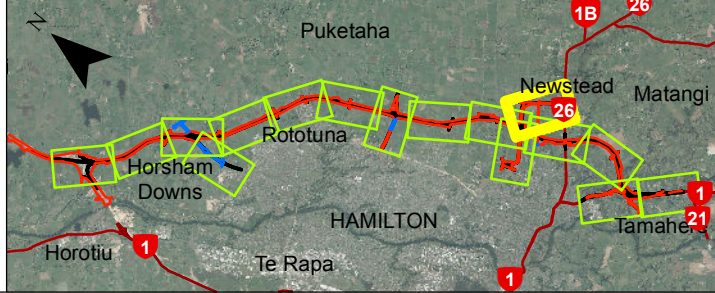

OPUS
 Hamilton Office
 Opus House
 Princes Street
 Hamilton 3204
 Tel (07) 838 9344
 Date: 14/04/2016

Waikato Expressway Hamilton Section (Map 11 of 16)

Legend	
	Designation Boundary (Lodged or Confirmed)
	NOR Alteration (yet to be Lodged)
	Hamilton Section Expressway Alignment
	State Highway
	Local Road
	Bridges
	Ponds and Wetlands

0 50 100 150 m
 1:5,000 @A3

Prepared by Opus International Consultants Ltd.
 © Hamilton City Council 2015 0.1m Aerial Imagery
 © Waikato Regional Aerial Photography Service (WRAPS) 2012. The Aerial Photography - WRAPS 2012 0.5m imagery is made available under the Creative Commons Attribution 3.0 New Zealand License (CC BY 3.0 NZ).