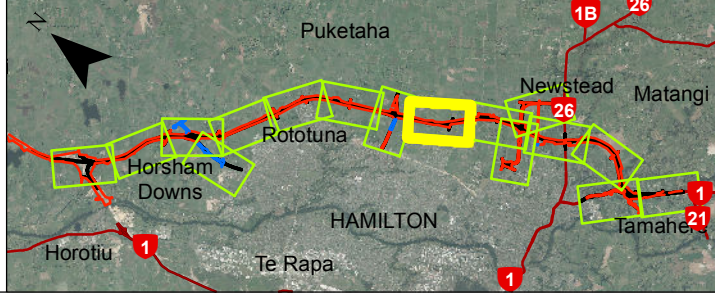

OPUS
 Hamilton Office
 Opus House
 Princes Street
 Hamilton 3204
 Tel (07) 838 9344
 Date: 14/04/2016

Waikato Expressway Hamilton Section (Map 9 of 16)

Legend	
	Designation Boundary (Lodged or Confirmed)
	Hamilton Section Expressway Alignment
	Local Road
	Bridges
	Ponds and Wetlands