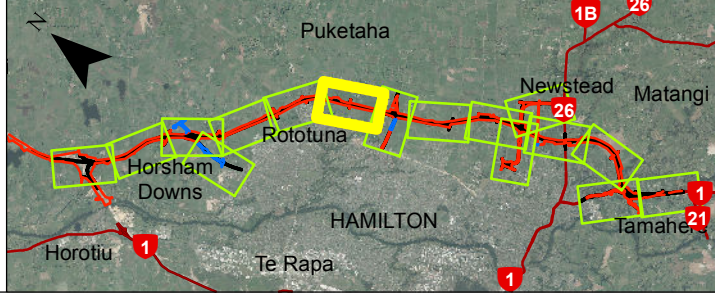

OPUS
 Hamilton Office
 Opus House
 Princes Street
 Hamilton 3204
 Tel (07) 838 9344
 Date: 14/04/2016

Waikato Expressway Hamilton Section (Map 7 of 16)

| Legend | |
|--------|--|
| | Designation Boundary (Lodged or Confirmed) |
| | Hamilton Section Expressway Alignment |
| | Local Road |
| | Bridges |
| | Ponds and Wetlands |

0 50 100 150 m
 1:5,000 @A3

Prepared by Opus International Consultants Ltd.
 © Hamilton City Council 2015 0.1m Aerial Imagery
 © Waikato Regional Aerial Photography Service (WRAPS) 2012. The Aerial Photography - WRAPS 2012 0.5m imagery is made available under the Creative Commons Attribution 3.0 New Zealand License (CC BY 3.0 NZ).