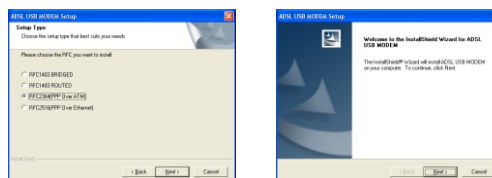

User Friendly GUI

Specs is subjected to change without prior notice.

www.aztech.com

Head Office : AZTECH SYSTEMS LTD, 31 Ubi Road 1, Aztech Building, S408694.
Tel: (65) 6741-7211, Fax: (65) 6749-1198.

USA Office : AZTECH LABS, INC. 43264 Christy Street, Fremont, California, CA94538, USA.
Tel: (1)(510) 683-9800, Fax: (1)(510) 683-9803.

Germany Office : AZTECH SYSTEMS GmbH, Kreuzberger Ring 21, 65205 Wiesbaden, Germany.
Tel: (49)(0) 611 9748-450, Fax: (49)(0) 611 9748-455.

Hong Kong Office : AZTECH SYSTEMS (H.K) Ltd, Rooms 2-10, 3rd Floor, No.1 Science Park East Avenue, Hong Kong Science Park, Pat Shek Kok, Shatin, New Territories, Hong Kong.
Tel: (852) 2757-1177, Fax: (852) 2753-0578.

Malaysia Office : AZ-TECHNOLOGY SDN BHD, 59B 2nd Floor, Jalan SS 25/2, 47301, Petaling Jaya, Selangor, Malaysia.
Tel: (02)(03) 7804-8450, Fax: (02)(03) 7804-8457.

Aztech

TOTAL POWER PERFORMANCE