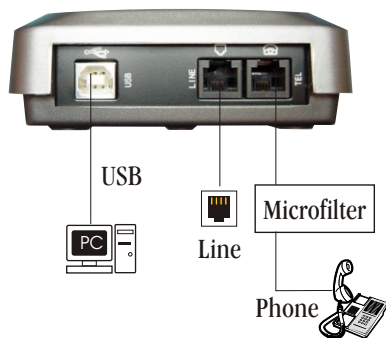

ADSL

DSL206U

ADSL USB Modem

Aztech **DSL206U** ADSL USB Modem combines an "always on" high speed Asymmetric Digital Subscriber Line (ADSL) connection to the existing telephone line and a Universal Serial Bus (USB) connection to a host PC targeted for residential users.

Aztech DSL206U modem USB port allows simple and instant configuration free to the PC's USB port. Drivers installation is Plug & Play, hassle-free and user-friendly.

Residential Use

ADSL/ATM Support

- ANST T1.413 issue 2
- ITU-T G.992.1 (G.dmt) and G.992.2 (G.lite)
- Discrete Multi-Tone (DMT) line encoding
- Rate Adaptive modem at 32 Kbps steps
- AAL ATM Attributes - AAL5
- Spectral compatibility with POTS
- F5 OAM Loopback/Send